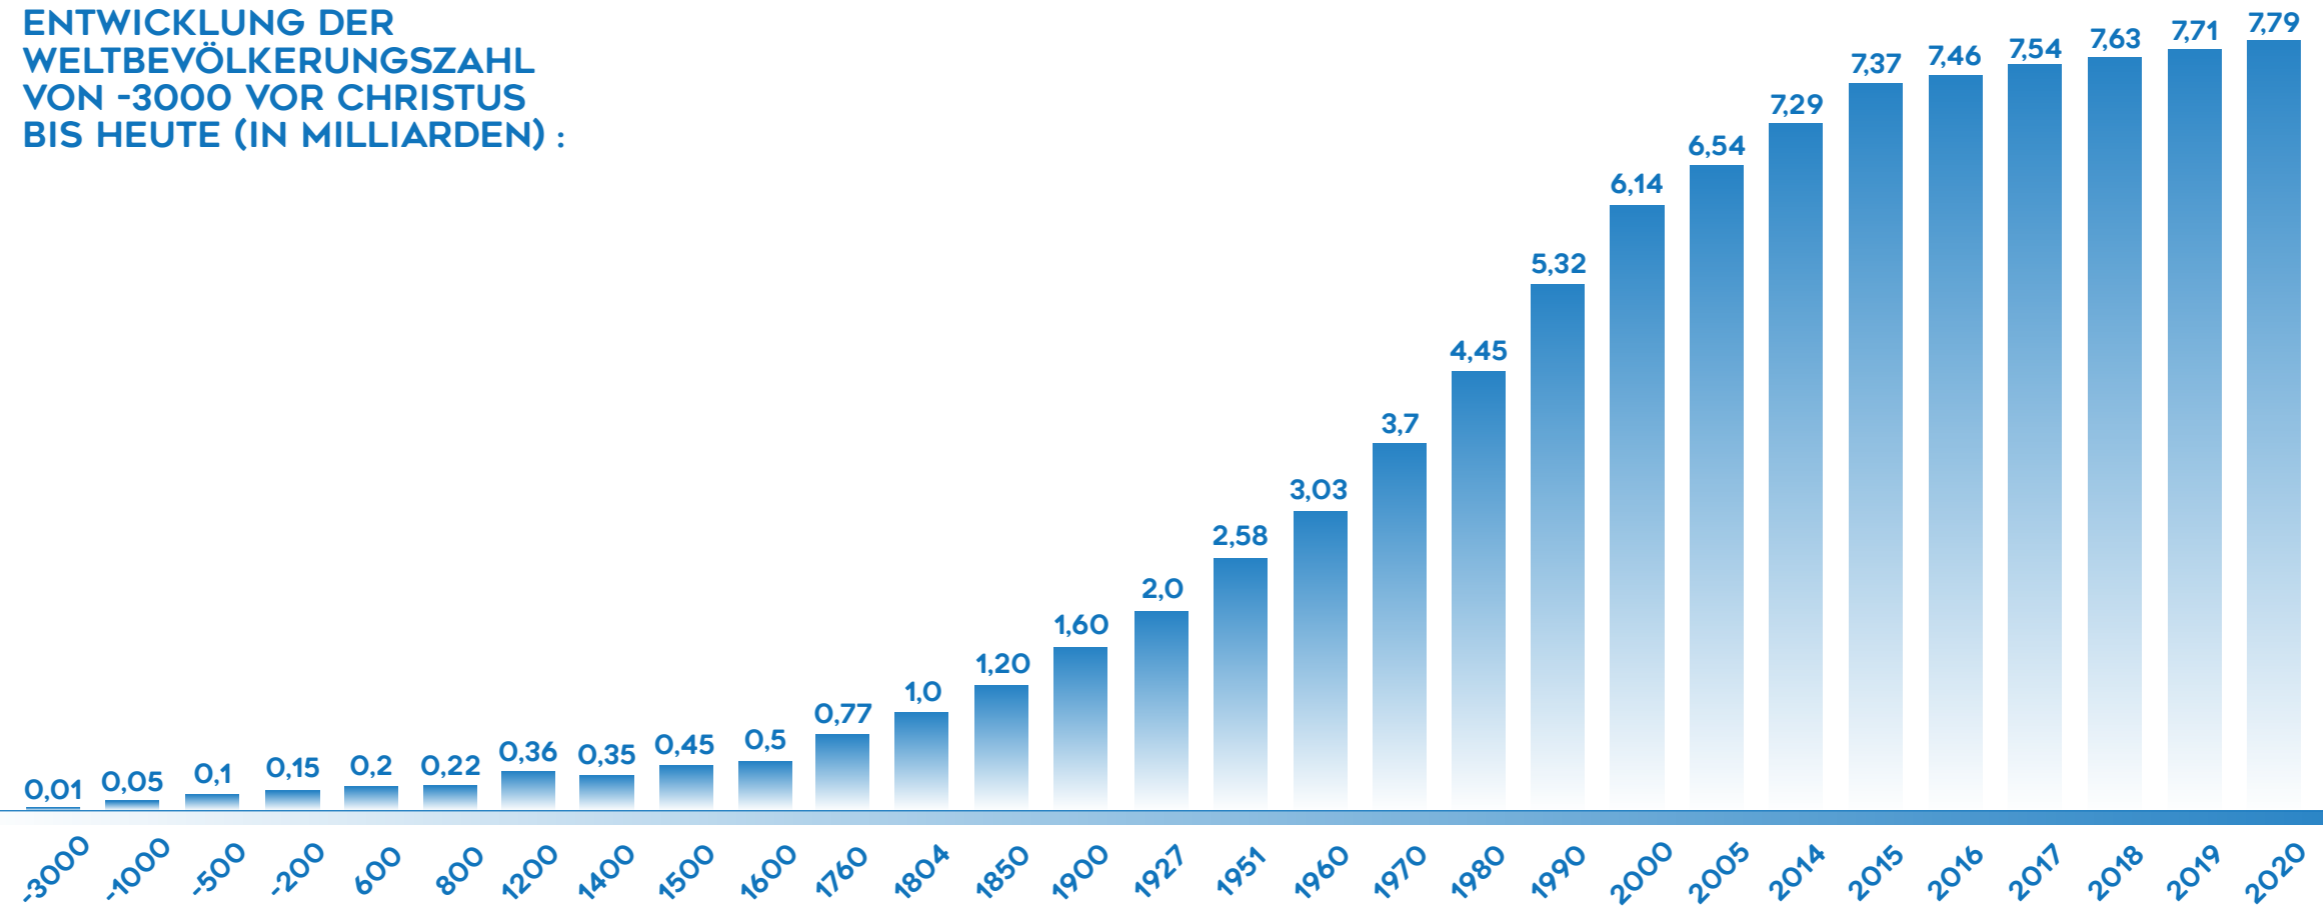

**ENTWICKLUNG DER
WELTBEVÖLKERUNGSZAHL
VON -3000 VOR CHRISTUS
BIS HEUTE (IN MILLIARDEN) :**

Source: Worldometers (www.Worldometers.info) From 1950 to current year: elaboration of data by United Nations, Department of Economic and Social Affairs, Population Division. World Population Prospects: The 2019 Revision. (Medium-fertility variant).